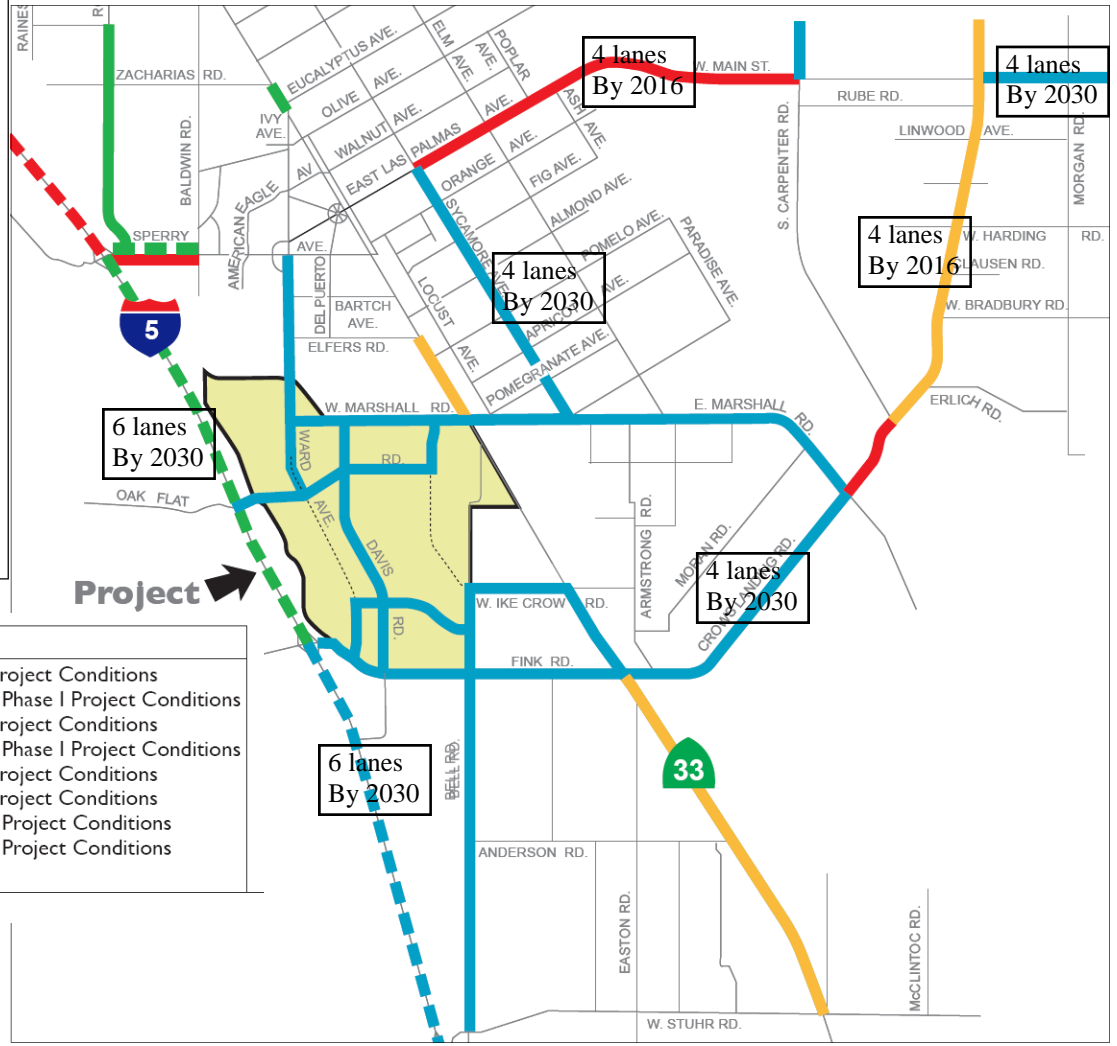

Two of West Park's traffic study maps reduced to fit one page.

Full versions can be seen on WS-PACE.org website or the full transportation report. The original maps are in color to show different road improvements by different dates.

101-030 - 10/22/07 - DM